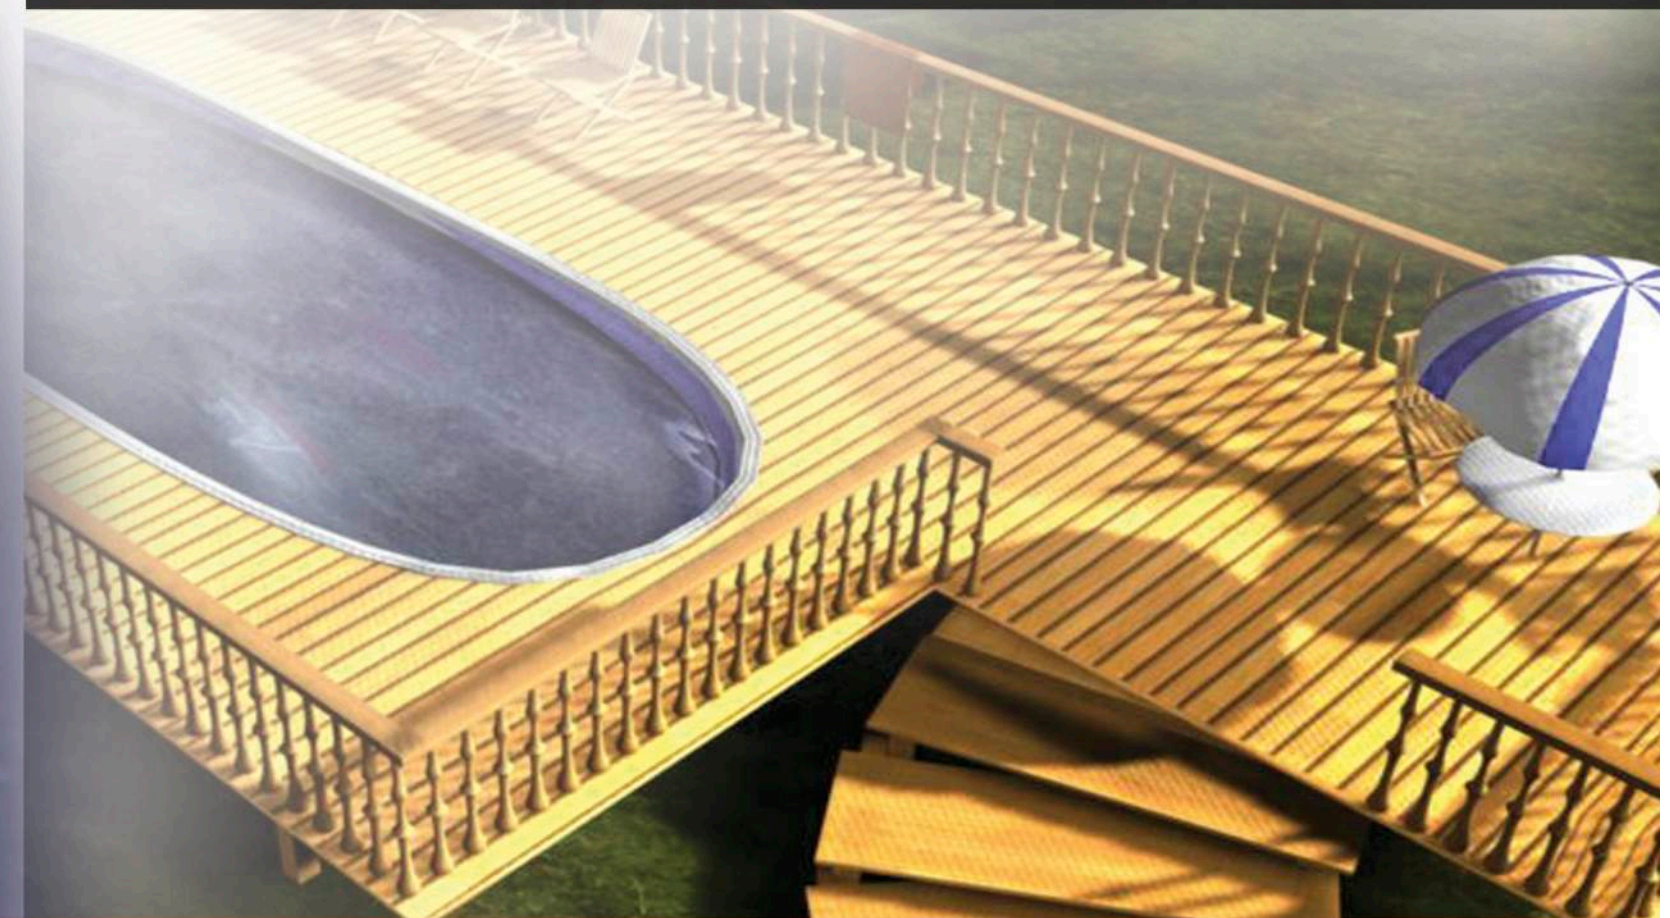

"Bring a splash of excitement into your backyard"

For more information please contact

Dyl TRIUMPH

Affordable and versatile. Triumph onground pools are the finest available in Canada. Customize your pool with your own finish whether adding siding or burying it totally in the ground. Perfect for a yard with a steep grade. Accessories such as

stairs personalize your pool to your backyard vacation experience. With the highest quality and most durable materials this pool can withstand anything mother nature has to offer. Be it a freezing cold windy winter or a hot sultry summer.

Dyl TRIUMPH

The Coping

- Aluminum coping - double or triple track option
- Double has a track for a lock-in winter cover
- Triple track allows for winter cover plus fibre optics
- Vinyl topcap to complete pool looks. When not covered by decking has a hook which allows for your own exterior finish (vinyl, wood, etc.)
- UV ray protected