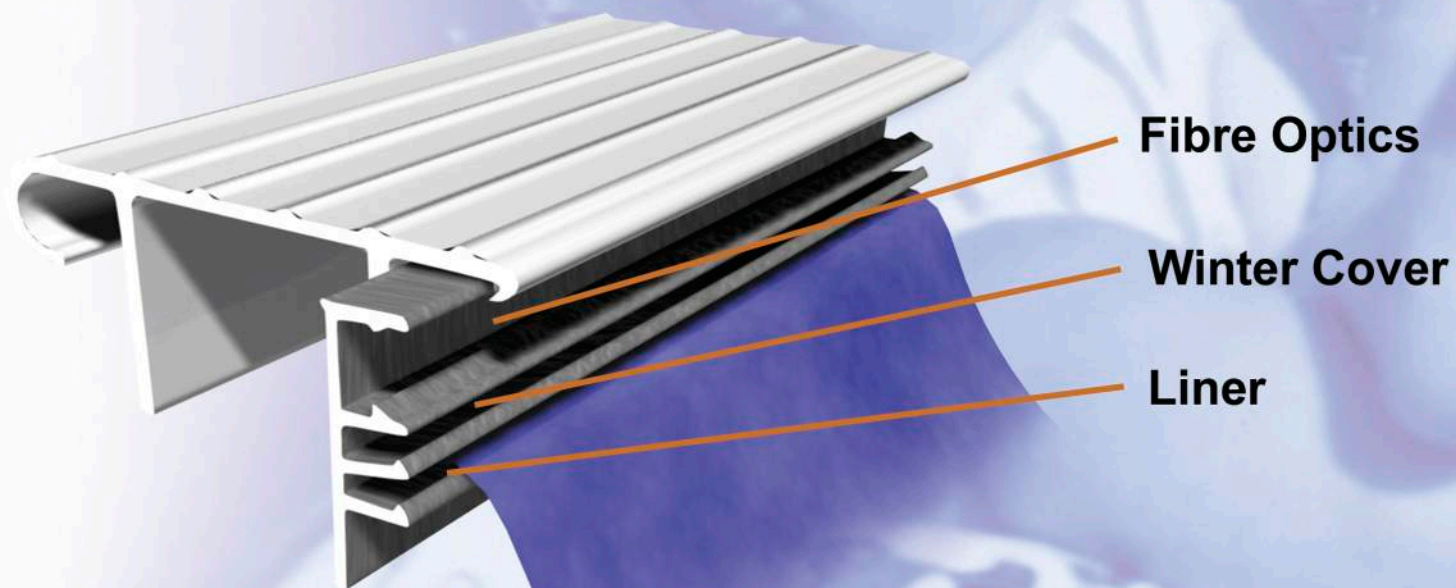

Dyl TRIUMPH

The Coping

- Aluminum coping - double or triple track option
- Double has a track for a lock-in winter cover
- Triple track allows for winter cover plus fibre optics
- Vinyl topcap to complete pool looks. When not covered by decking has a hook which allows for your own exterior finish (vinyl, wood, etc.)
- UV ray protected