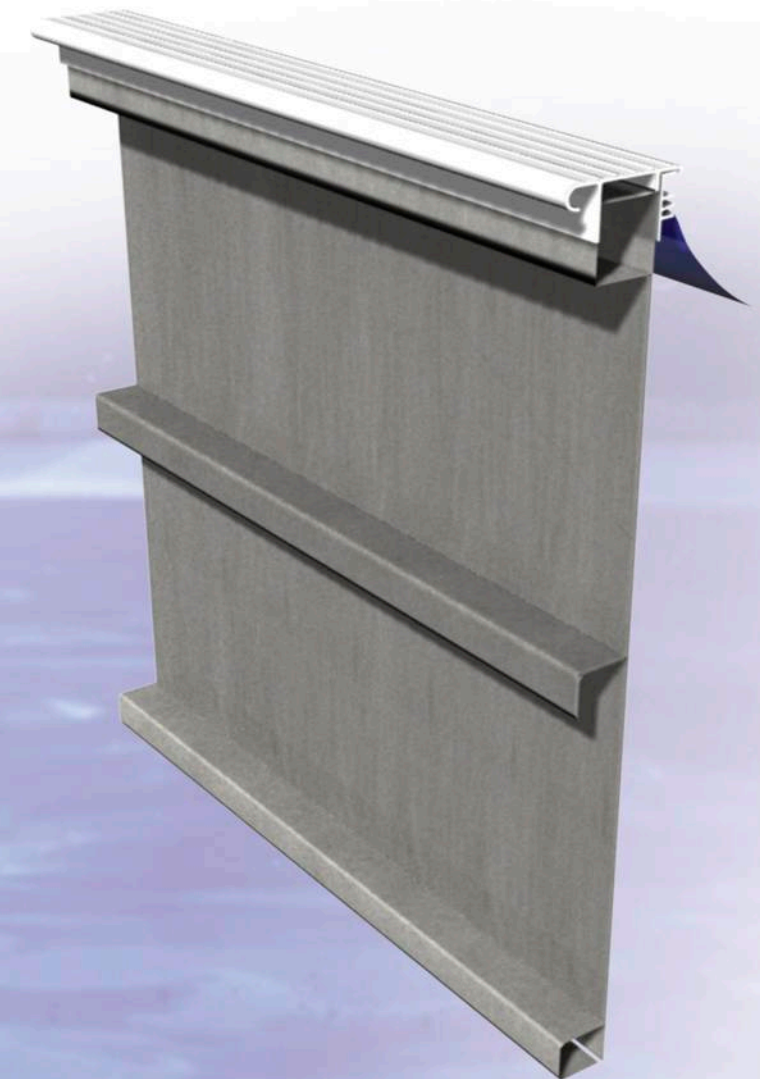

stairs personalize your pool to your backyard vacation experience. With the highest quality and most durable materials this pool can withstand anything mother nature has to offer. Be it a freezing cold windy winter or a hot sultry summer.

Dyl TRIUMPH

The Coping

- Aluminum coping - double or triple track option
- Double has a track for a lock-in winter cover
- Triple track allows for winter cover plus fibre optics
- Vinyl topcap to complete pool looks. When not covered by decking has a hook which allows for your own exterior finish (vinyl, wood, etc.)
- UV ray protected