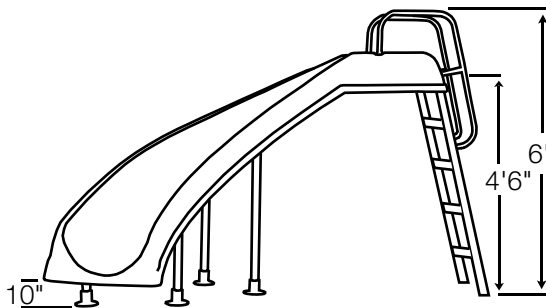

RocketRide™

Our RocketRide™ slide was created to fit virtually any size in-ground swimming pool. With a low-profile, compact design, this slide is the perfect way to make your pool more fun!

- 4'6" tall at the runway, 6' to the top of the handrails – perfect low-profile design fits almost anywhere!
- Available in 4 designer colors to blend with backyard décor
- Open aluminum ladder offers real value at a lower price point
- Available in right and left curves
- Compact footprint works well in limited deck spaces
- Hook up to a garden hose or plumb directly into pool water system
- Accommodates sliders up to 250 pounds
- This slide fully complies with the U.S. Consumer Product Safety Commission's Safety Standard for Swimming Pool Slides (16 C.F.R. 1207)
- Residential use only
- Flanges are required to mount the slide to the deck, and are included

Model No.	Shipping Wt.	L	W	H
622-209-58AB	105 lbs.	70"	31"	34"

Key to Order: Example: 622-209-58110 (Right Taupe)

A = curve: 1=right, 2=left

B = color: 10=taupe, 2=radiant white, 20=pewter gray, 3=marine blue