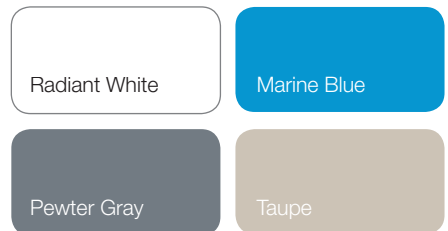

RocketRide™

Our RocketRide™ slide was created to fit virtually any size in-ground swimming pool. With a low-profile, compact design, this slide is the perfect way to make your pool more fun!

- 4'6" tall at the runway, 6' to the top of the handrails – perfect low-profile design fits almost anywhere!
- Available in 4 designer colors to blend with backyard décor
- Open aluminum ladder offers real value at a lower price point
- Available in right and left curves
- Compact footprint works well in limited deck spaces
- Hook up to a garden hose or plumb directly into pool water system
- Accommodates sliders up to 250 pounds
- This slide fully complies with the U.S. Consumer Product Safety Commission's Safety Standard for Swimming Pool Slides (16 C.F.R. 1207)
- Residential use only
- Flanges are required to mount the slide to the deck, and are included

Model No.	Shipping Wt.	L	W	H
622-209-58AB	105 lbs.	70"	31"	34"

Key to Order: Example: 622-209-58110 (Right Taupe)

A = curve: 1=right, 2=left

B = color: 10=taupe, 2=radiant white, 20=pewter gray, 3=marine blue