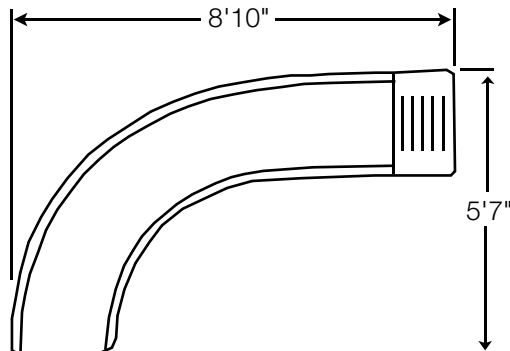

RocketRide™

Our RocketRide™ slide was created to fit virtually any size in-ground swimming pool. With a low-profile, compact design, this slide is the perfect way to make your pool more fun!

- 4'6" tall at the runway, 6' to the top of the handrails – perfect low-profile design fits almost anywhere!
- Available in 4 designer colors to blend with backyard décor
- Open aluminum ladder offers real value at a lower price point
- Available in right and left curves
- Compact footprint works well in limited deck spaces
- Hook up to a garden hose or plumb directly into pool water system
- Accommodates sliders up to 250 pounds
- This slide fully complies with the U.S. Consumer Product Safety Commission's Safety Standard for Swimming Pool Slides (16 C.F.R. 1207)
- Residential use only
- Flanges are required to mount the slide to the deck, and are included

Model No.	Shipping Wt.	L	W	H
622-209-58AB	105 lbs.	70"	31"	34"

Key to Order: Example: 622-209-58110 (Right Taupe)

A = curve: 1=right, 2=left

B = color: 10=taupe, 2=radiant white, 20=pewter gray, 3=marine blue